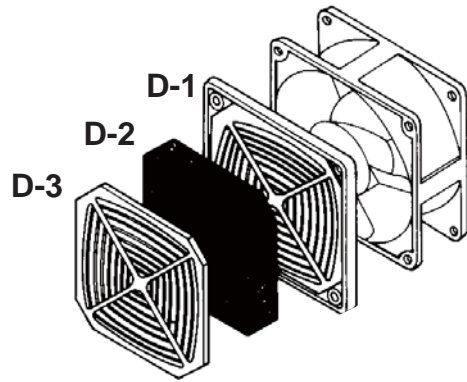

### PLASTIC FILTER GUARD

For 60mm Fan(06 D Type)

For 80mm Fan(08 D Type)

For 120mm Fan(12 D Type)

For 172mm Fan(17 D Type)