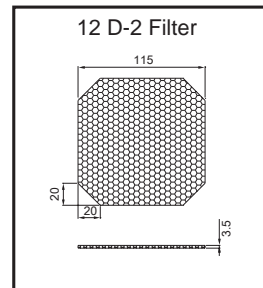

### PLASTIC FILTER GUARD

For 60mm Fan(06 D Type)

For 80mm Fan(08 D Type)

For 120mm Fan(12 D Type)

For 172mm Fan(17 D Type)