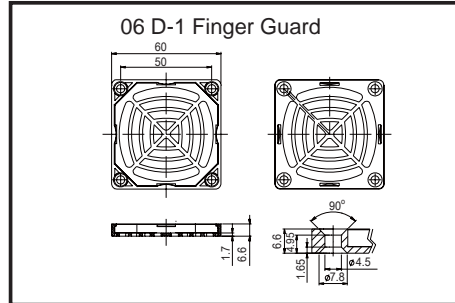

### PLASTIC FILTER GUARD

For 60mm Fan(06 D Type)

For 80mm Fan(08 D Type)

For 120mm Fan(12 D Type)

For 172mm Fan(17 D Type)