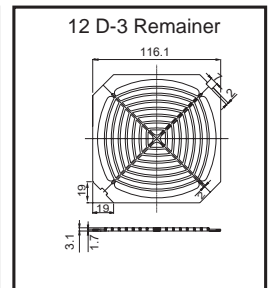

### PLASTIC FILTER GUARD

For 60mm Fan(06 D Type)

For 80mm Fan(08 D Type)

For 120mm Fan(12 D Type)

For 172mm Fan(17 D Type)