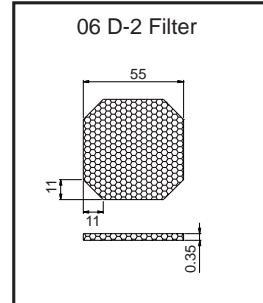

### PLASTIC FILTER GUARD

For 60mm Fan(06 D Type)

For 80mm Fan(08 D Type)

For 120mm Fan(12 D Type)

For 172mm Fan(17 D Type)