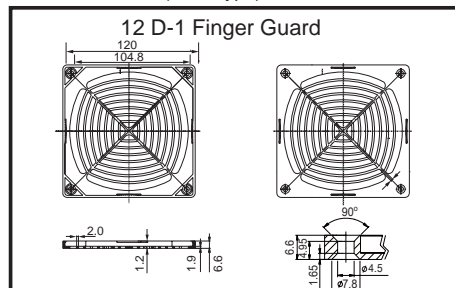

### PLASTIC FILTER GUARD

For 60mm Fan(06 D Type)

For 80mm Fan(08 D Type)

For 120mm Fan(12 D Type)

For 172mm Fan(17 D Type)