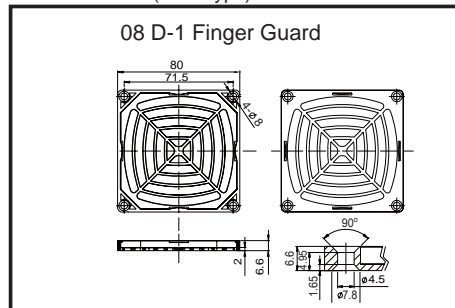

### PLASTIC FILTER GUARD

For 60mm Fan(06 D Type)

For 80mm Fan(08 D Type)

For 120mm Fan(12 D Type)

For 172mm Fan(17 D Type)