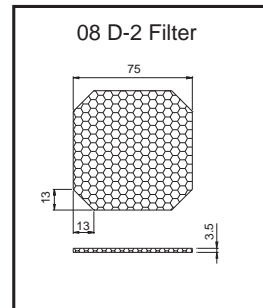

### PLASTIC FILTER GUARD

For 60mm Fan(06 D Type)

For 80mm Fan(08 D Type)

For 120mm Fan(12 D Type)

For 172mm Fan(17 D Type)