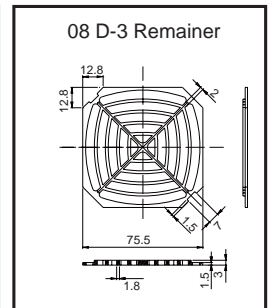

### PLASTIC FILTER GUARD

For 60mm Fan(06 D Type)

For 80mm Fan(08 D Type)

For 120mm Fan(12 D Type)

For 172mm Fan(17 D Type)