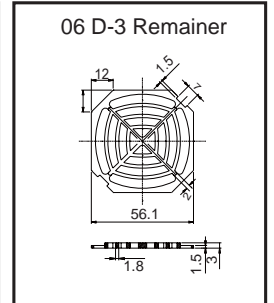

### PLASTIC FILTER GUARD

For 60mm Fan(06 D Type)

For 80mm Fan(08 D Type)

For 120mm Fan(12 D Type)

For 172mm Fan(17 D Type)