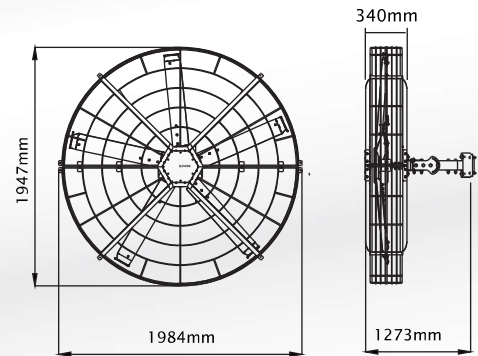

Industrial Wall-Mount Fan

Power Source	100-240 VAC
Speed (RPM)	285
Power (W)	523
Noise (dB(A))	< 50