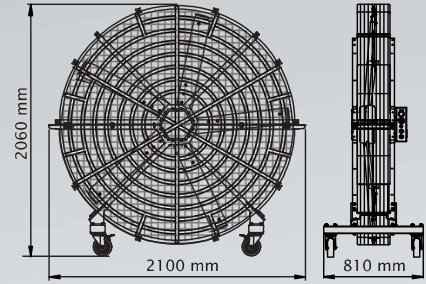

Powerful HVLS Fan

Series10 220V-240 VAC

Diameter	Speed (RPM)	Power (W)	Noise (dB(A))
4m(13ft)	115	825	< 50
5m(16ft)	90	1,100	< 50
5.5m(18ft)	65	585	< 50
6.1m(20ft)	60	765	< 46
7.3m(24ft)	50	1,050	< 46

Series3 200V-240 VAC

Diameter	Speed (RPM)	Power (W)	Noise (dB(A))
2.5m(8ft)	150	335	< 35
3m(10ft)	100	232	
3.6m(12ft)	70	176	
4.2m(14ft)	56	171	

Series1 220V-240 VAC

Diameter	Speed (RPM)	Power (W)	Noise (dB(A))
1.5m(5ft)	180	54	< 35
2m(6.5ft)	130	72	
2.5m(8ft)	95	84	
3m(10ft)	70	84	

Series1 Turbo 220V-240 VAC

Diameter	Speed (RPM)	Power (W)	Noise (dB(A))
2.5m(8ft)	100	84W	< 35

Modern HVLS Fan 220V-240 VAC

Diameter	Speed (RPM)	Power (W)	Noise (dB(A))
1.3m(52 in)	50/130	3/38	< 35
1.5m(60 in)	50/120	4/50	

Industrial Portable Fan

Power Source	100-240 VAC
Speed (RPM)	285
Power (W)	523
Noise (dB(A))	< 50